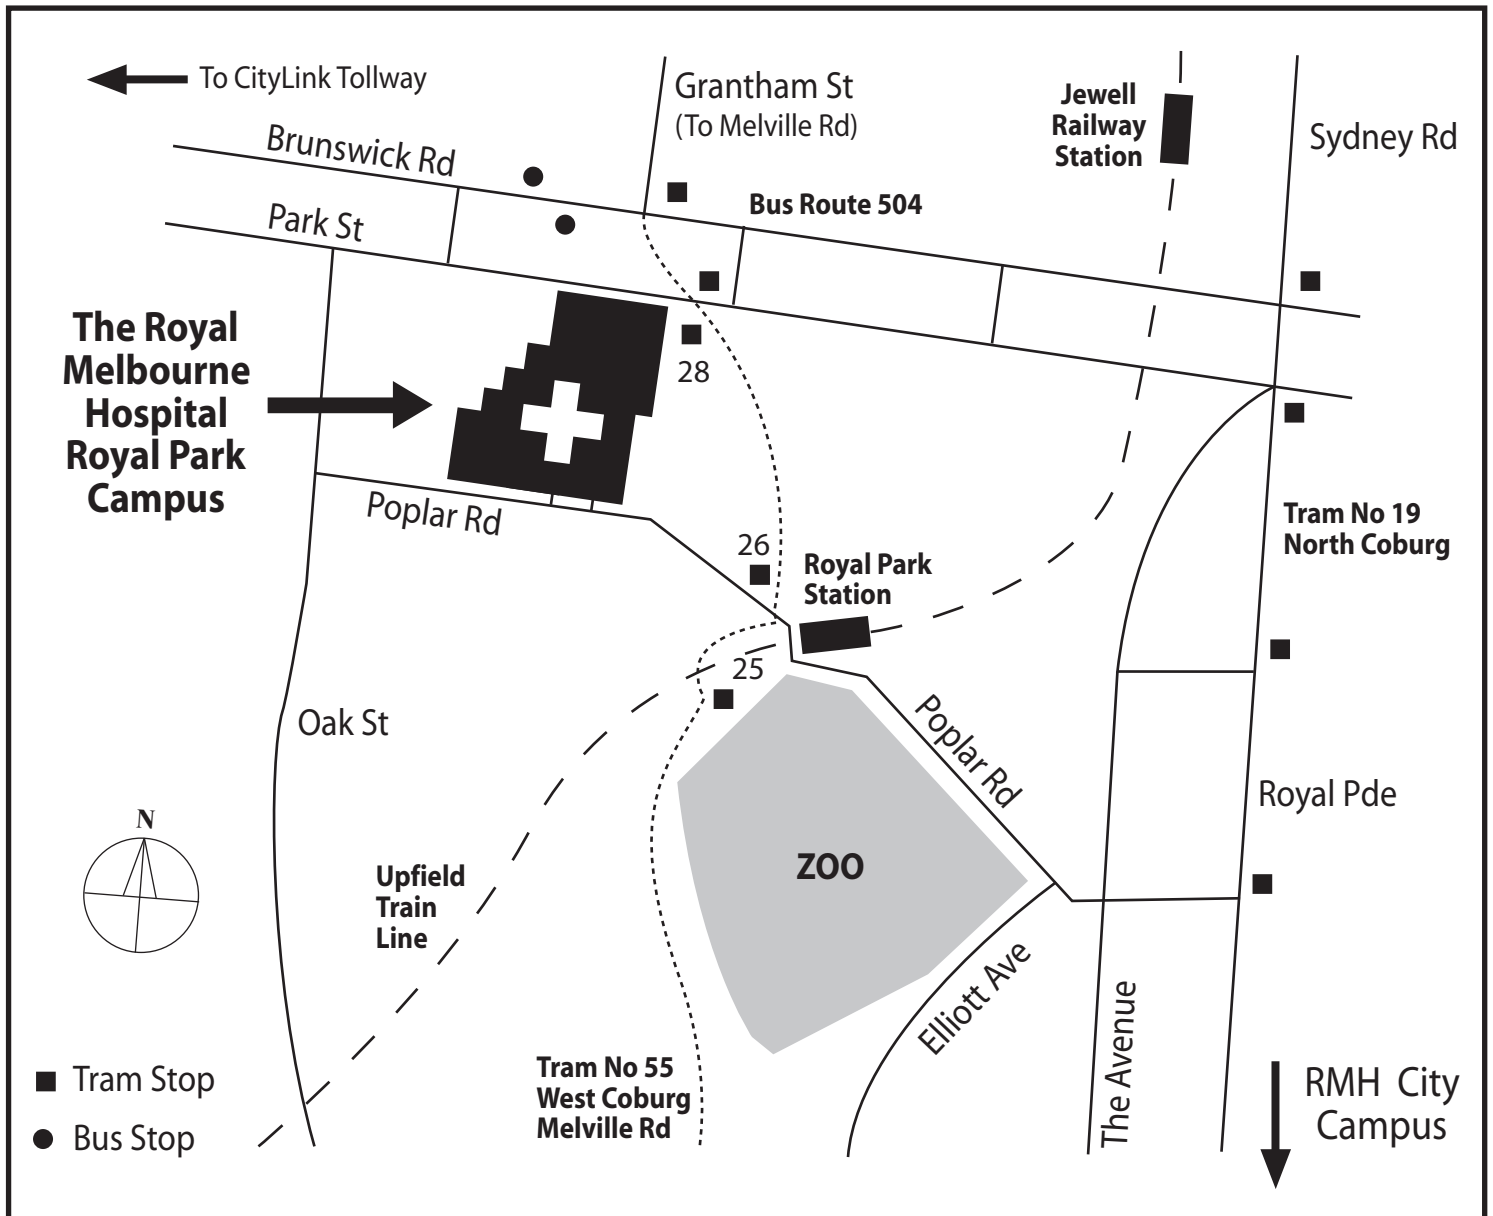

Royal Park Campus

Phone: 8387 2000

Facsimile: 8387 2222

34-54 Poplar Road

Parkville VIC 3052

Melway Ref: Map 29 D10

Public Transport Information (call Metlink on 131 638)

UPFIELD

Train stops at Royal Park Station.

TRAM 55

West Coburg
Mon to Sat tram travels along William Street.
On Sunday, Tram 68 travels along Elizabeth Street.

TRAM 19

North Coburg
Monday to Sunday service.

BUS 504

Runs from Moonee Ponds Junction to Clifton Hill via Brunswick Road. Service runs from 6.30am, Mon to Fri. Limited service on Sat and no direct service on Sunday.